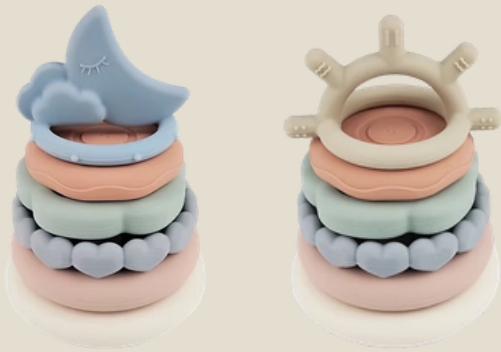

PRODUCT HIGHLIGHTS

Bestsellers

Learning Tower

Specially designed for babies, this stackable toy stimulates sensory and motor development while soothing teething discomfort.

RRP: £17.99